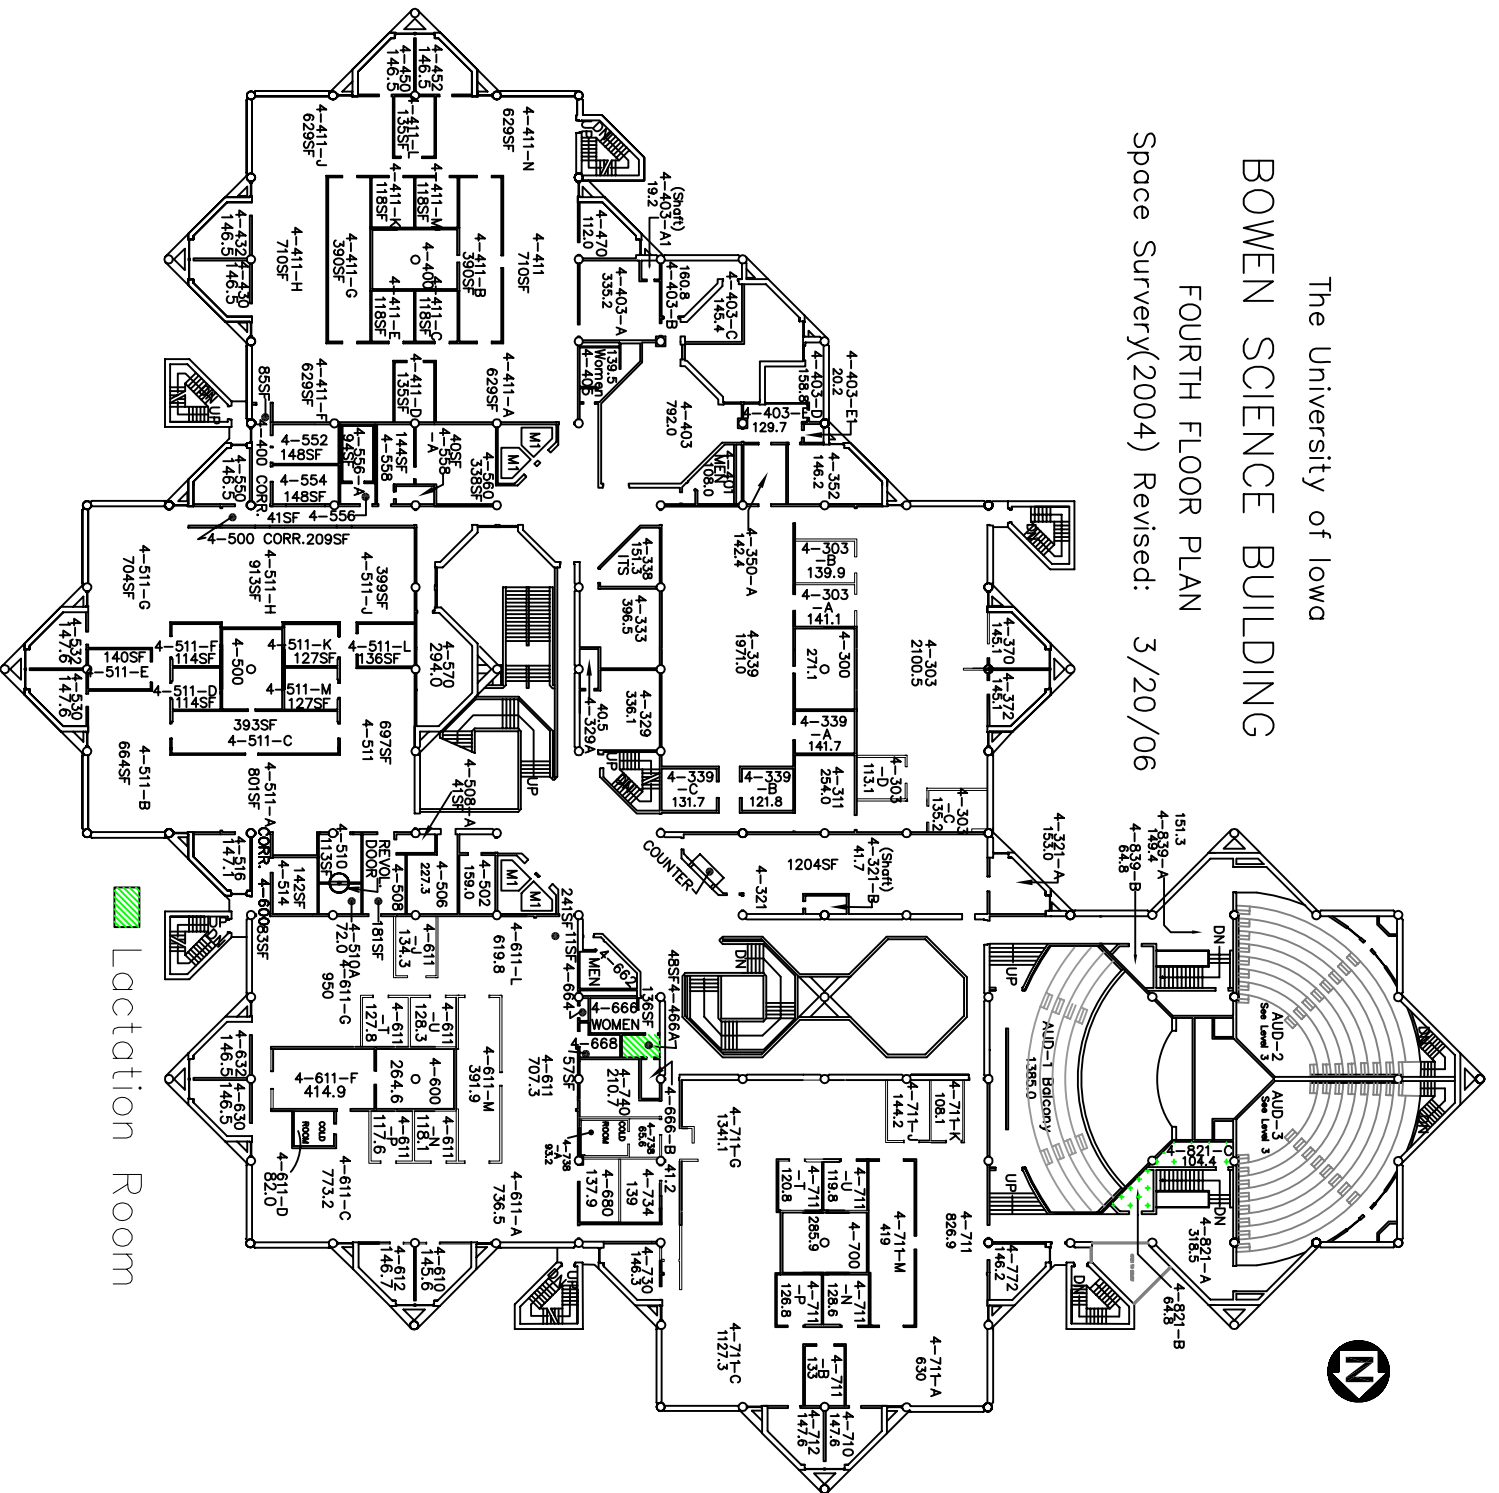

# The University of Iowa BOWEN SCIENCE BUILDING

## FOURTH FLOOR PLAN

Space Survey(2004) Revised: 3/20/06

 Lactation Room