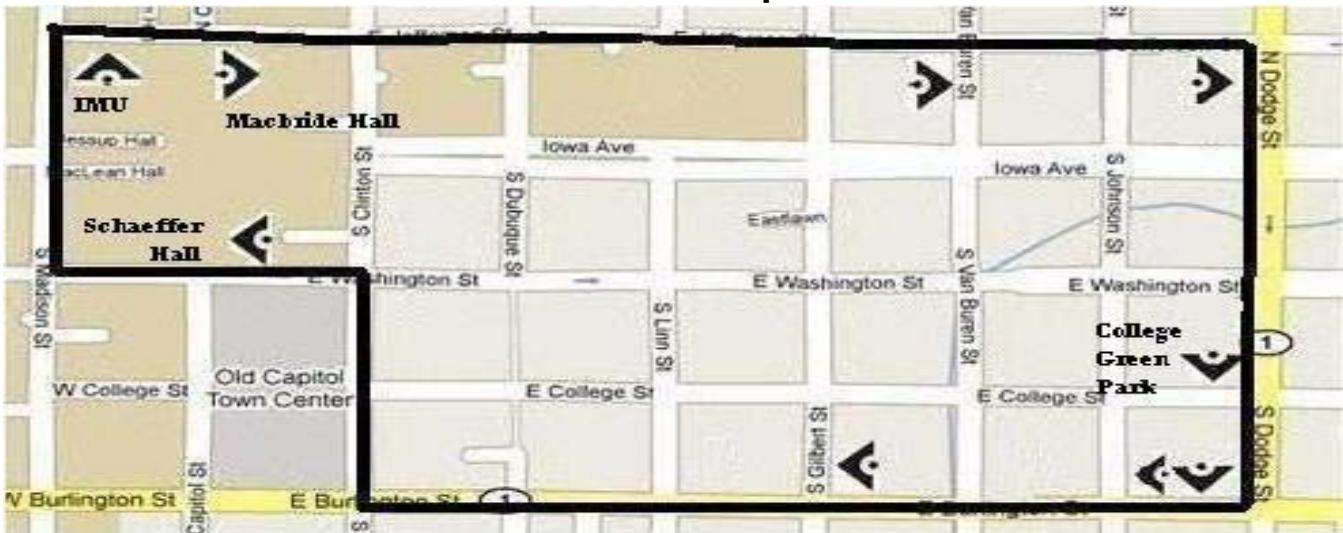

cambus

New Cambus Route, sponsored by the University of Iowa Student Govt. (UISG)

Starts Friday August 28

"Eastside Loop - SafeRide"

Academic: SafeRide Service Nights Only
 Friday & Saturday Nights
 11:00pm to 2:13am

	Schaeffer Hall	IMU	Macbride Hall	Jefferson & N. Dodge	Dodge & College (College Green Park)	Burlington & S. Johnson	Burlington & S. Gilbert
start of service	Bus every 20 minutes						
11:00PM	11:01	11:03	11:07	11:10	11:11	11:13	
11:20	11:21	11:23	11:27	11:30	11:31	11:33	
11:40	11:41	11:43	11:47	11:50	11:51	11:53	
12:00	12:01	12:03	12:07	12:10	12:11	12:13	
12:20	12:21	12:23	12:27	12:30	12:31	12:33	
12:40	12:41	12:43	12:47	12:50	12:51	12:53	
1:00	1:01	1:03	1:07	1:10	1:11	1:13	
1:20	1:21	1:23	1:27	1:30	1:31	1:33	
1:40	1:41	1:43	1:47	1:50	1:51	1:53	
2:00	2:01	2:03	2:07	2:10	2:11	2:13AM	end of service

Bus stop locations (in order of stops):

Schaeffer Hall to IMU to Macbride Hall to Jefferson/Van Buren to Jefferson/Dodge to Dodge/College to Dodge/Burlington to Burlington/Johnson to Burlington/Gilbert to Schaeffer Hall.

Route Map:

For Information, call Cambus 335-8633