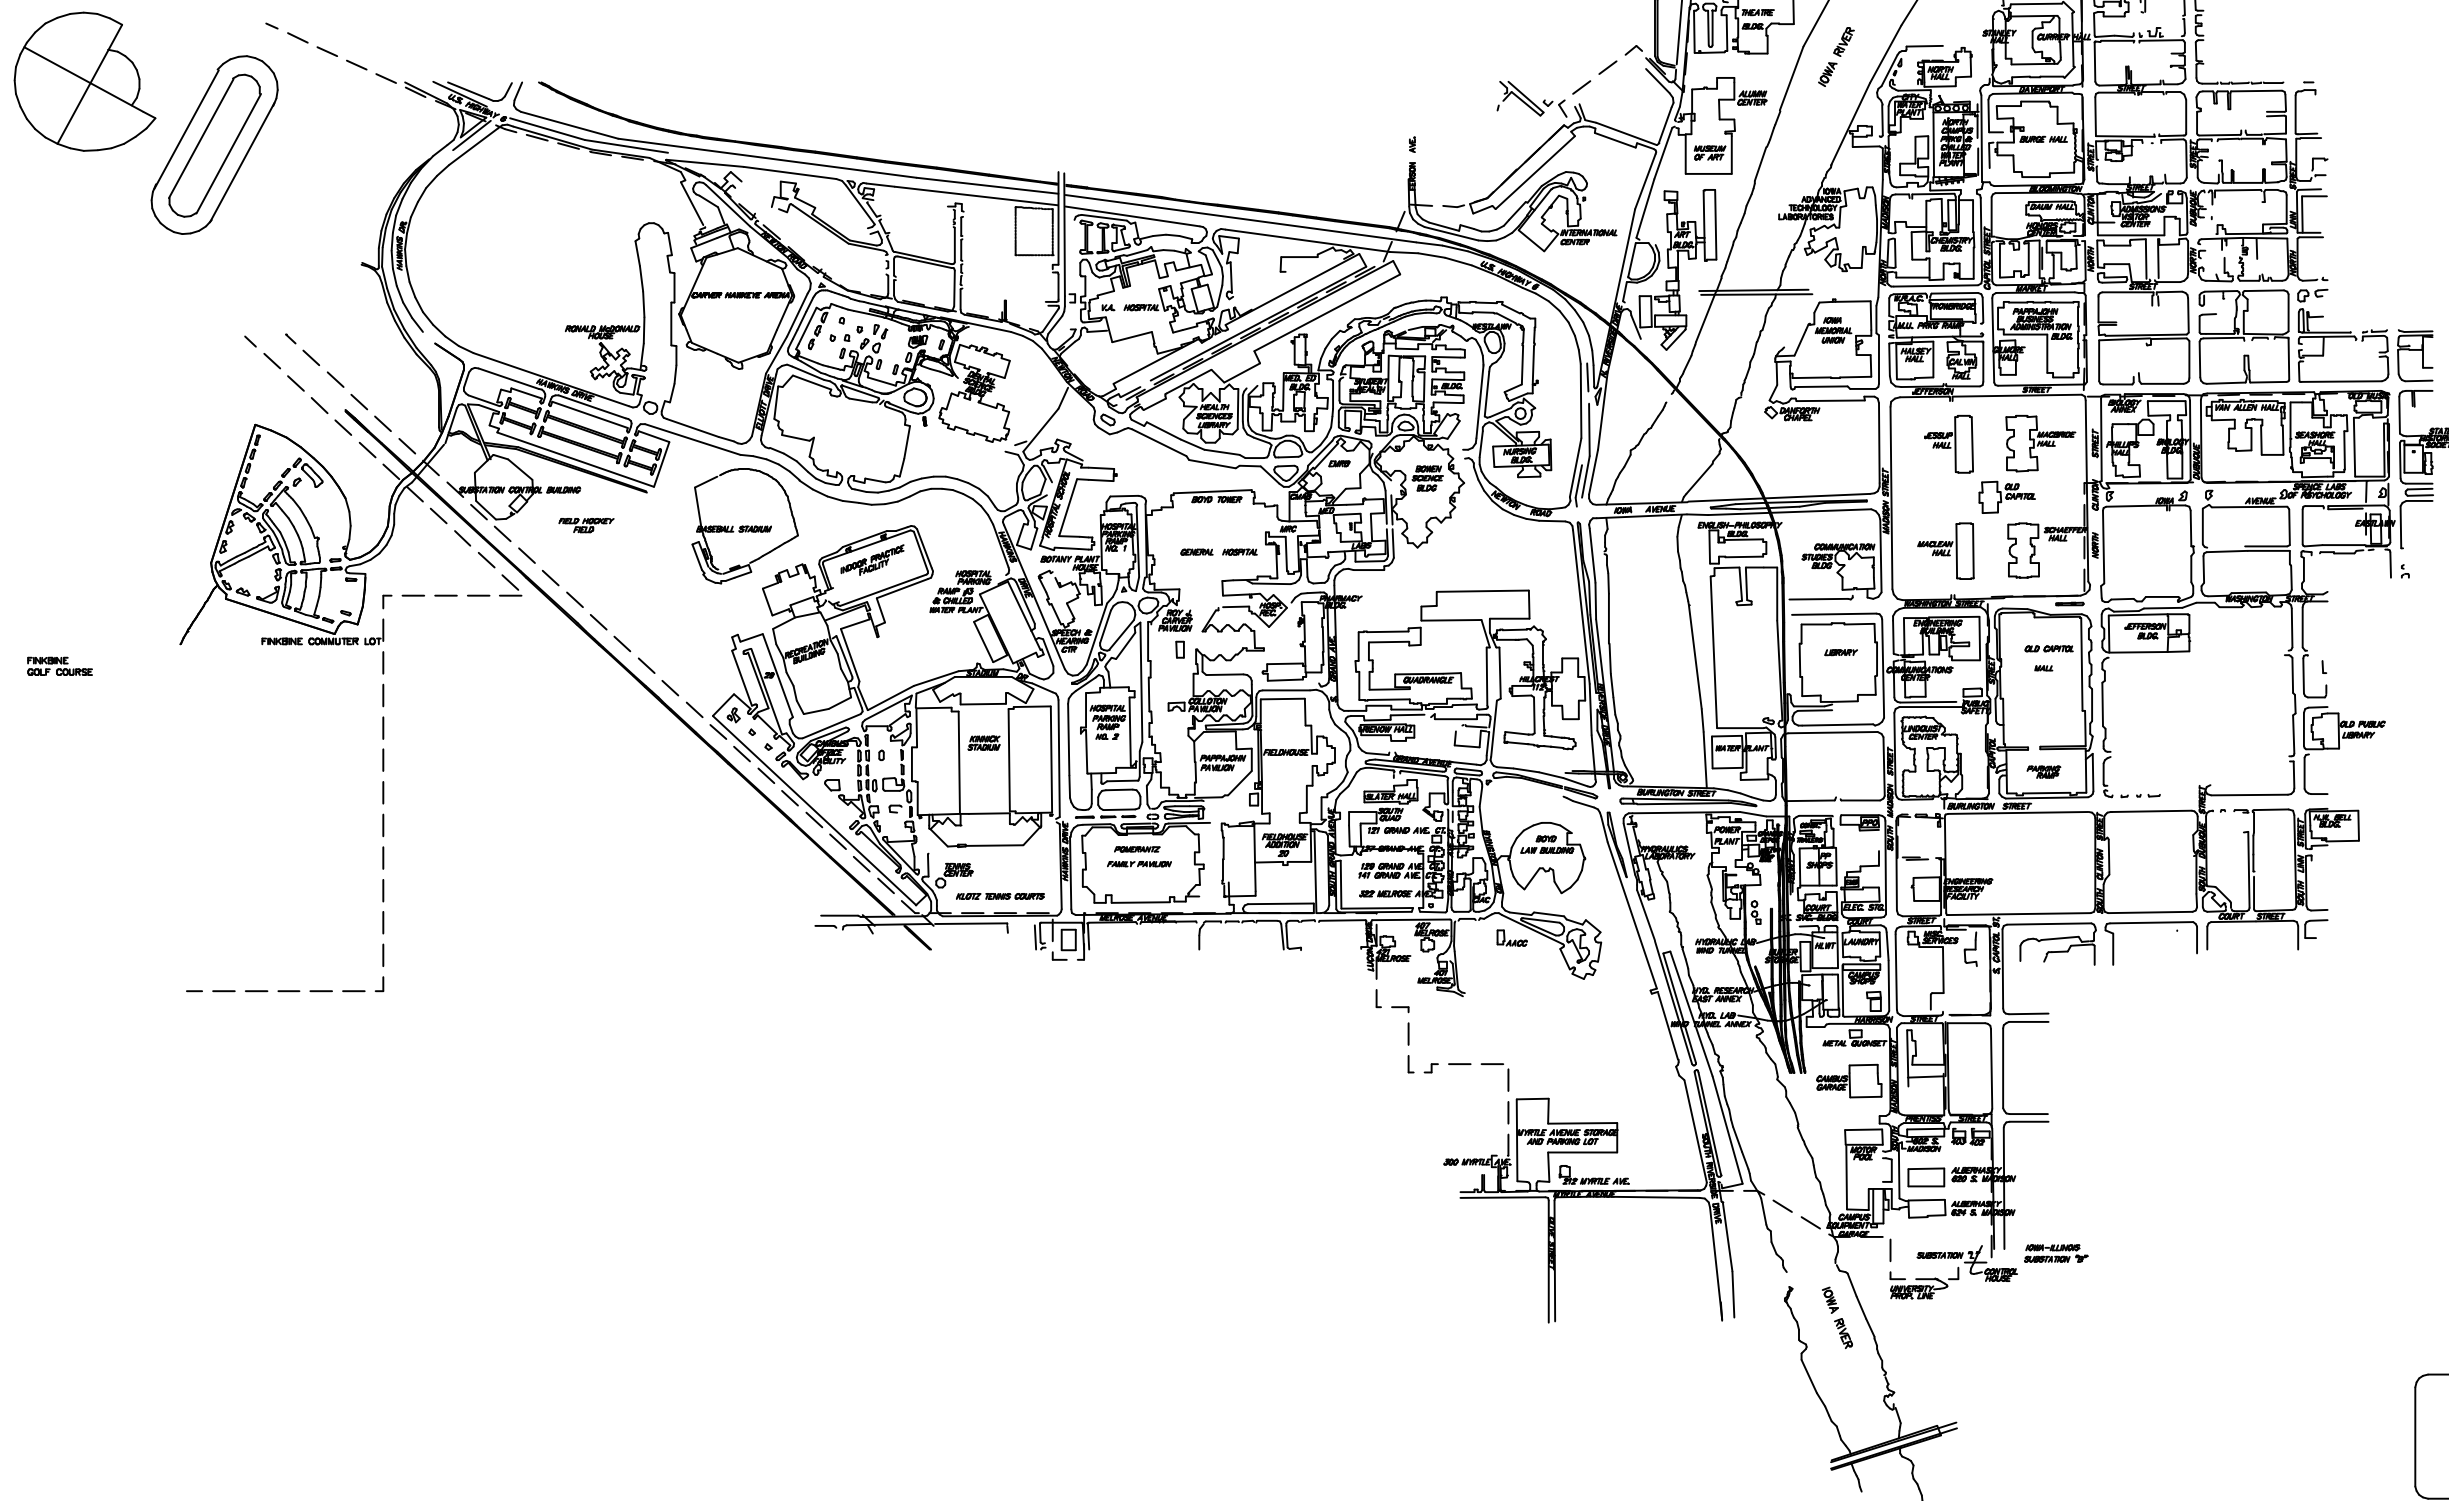

- LEGEND
-  DOWNS LOAM
 -  FAYETTE LOAM
 -  BERTRAND SILT LOAM

DATE _____
 NO. 97001
DUNBAR JONES
 PARTNER S H I P
 104 S.W. 4th St., Des Moines, IA. 50309
 516 280 - 8028 Fax 280 - 3888

MAP
21

SOILS
CAMPUS PLANNING FRAMEWORK
 THE UNIVERSITY OF IOWA - IOWA CITY, IOWA