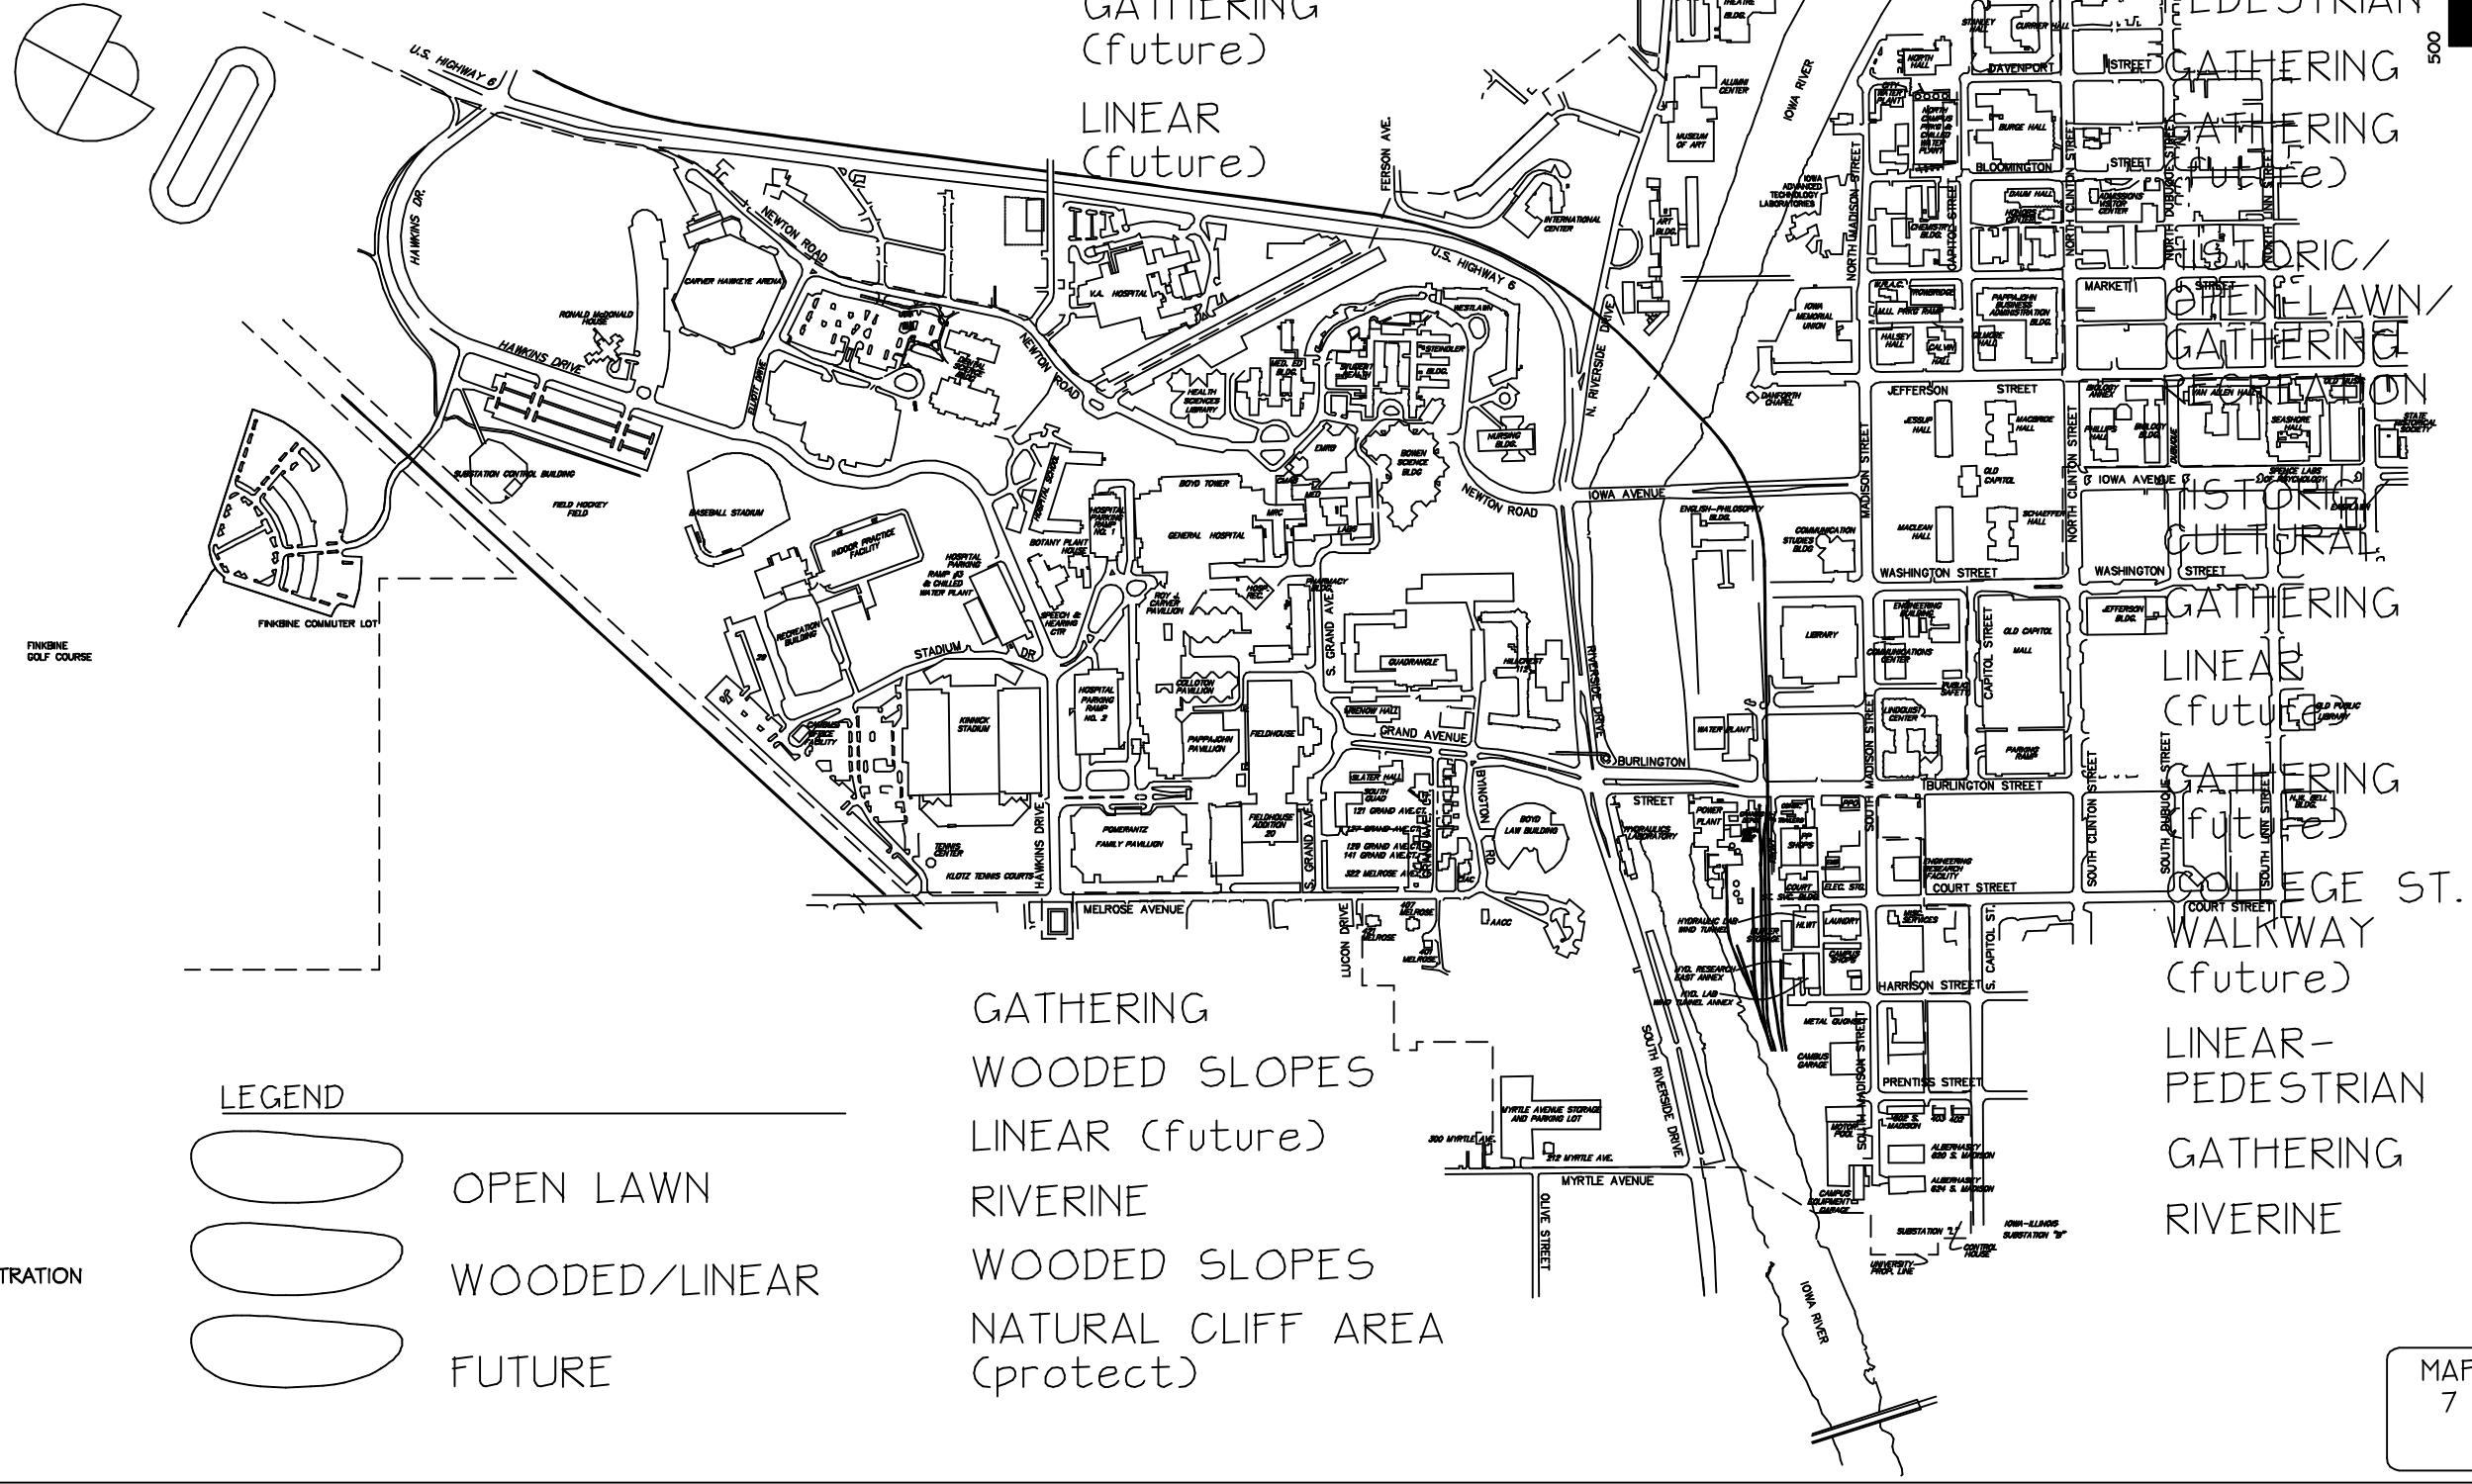

HISTORIC/  
OPEN LAWN/  
GATHERING  
RECREATION

CULTURAL  
GATHERING  
(future)

LINEAR  
(future)

GATHERING  
(future)

COLLEGE ST.  
WALKWAY  
(future)

LINEAR-  
PEDESTRIAN

GATHERING

RIVERINE

LEGEND

OPEN LAWN

WOODED/LINEAR

FUTURE

GATHERING

WOODED SLOPES

LINEAR (future)

RIVERINE

WOODED SLOPES

NATURAL CLIFF AREA  
(protect)

BASE MAP PROVIDED BY:  
FACILITIES SERVICES GROUP - ADMINISTRATION

MAP  
7