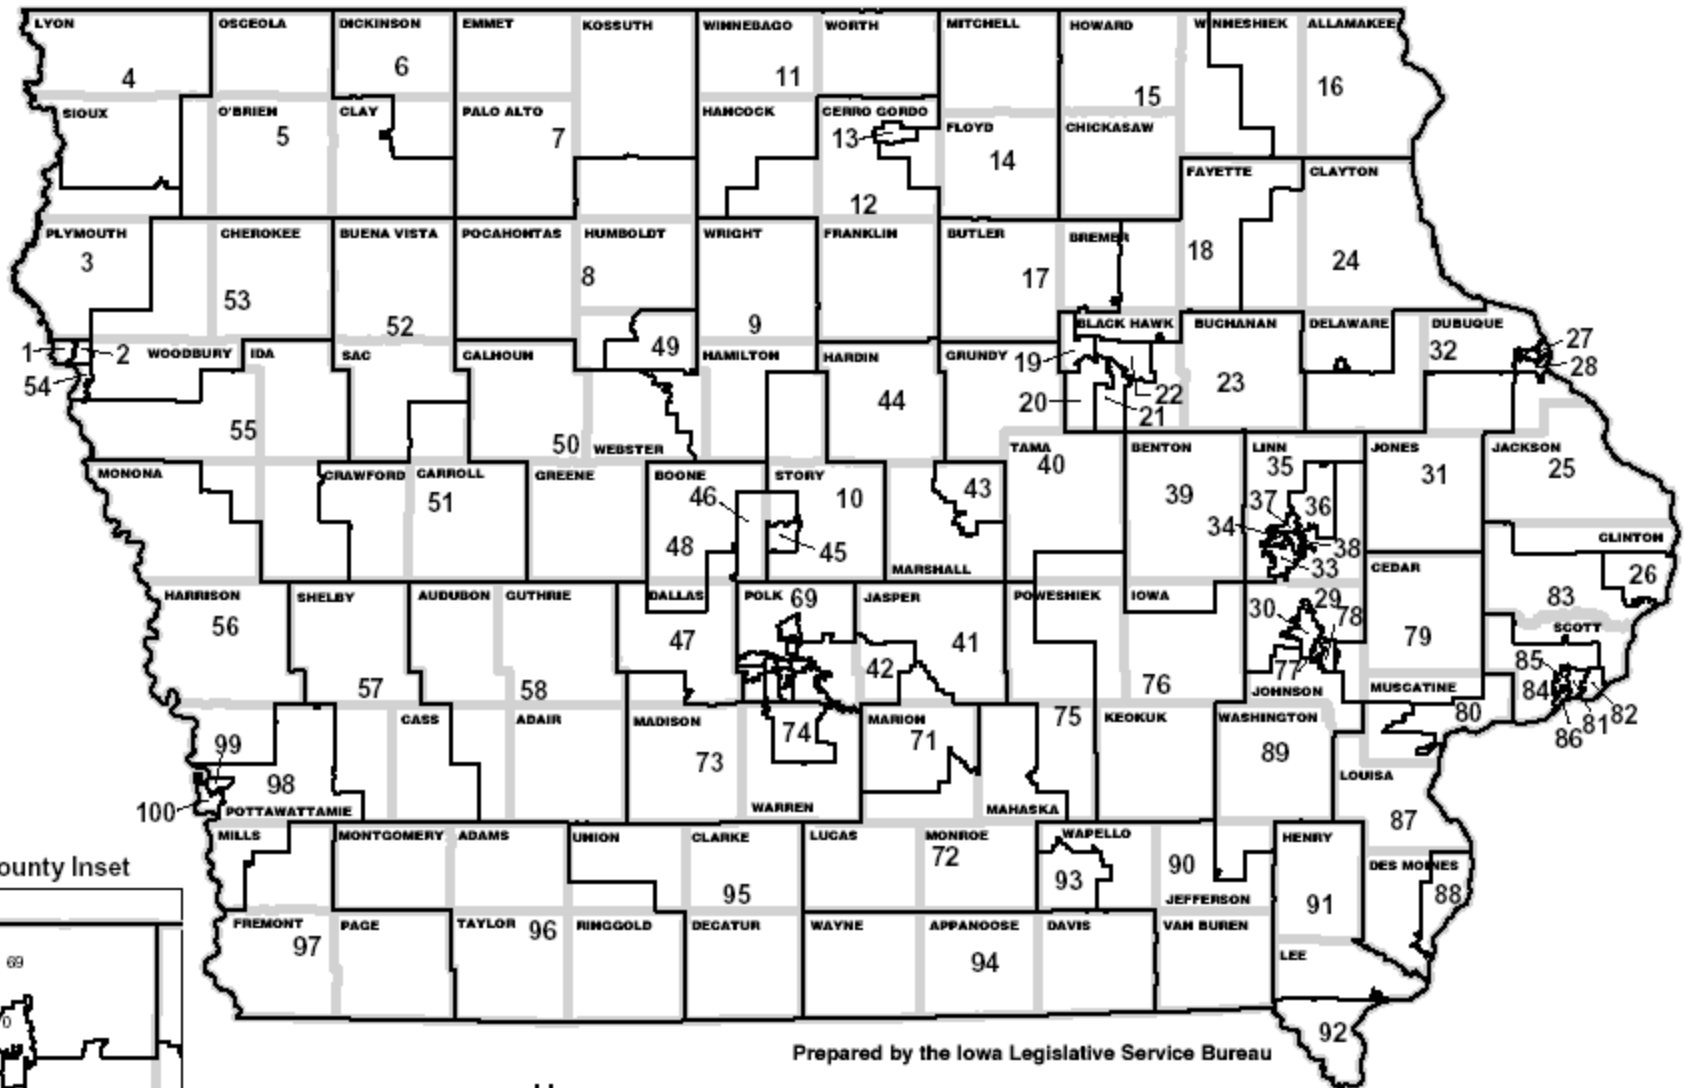

# IOWA HOUSE DISTRICTS

Effective Beginning with the Elections in 2002 for the 80th Iowa General Assembly

Prepared by the Iowa Legislative Service Bureau

- House
- County