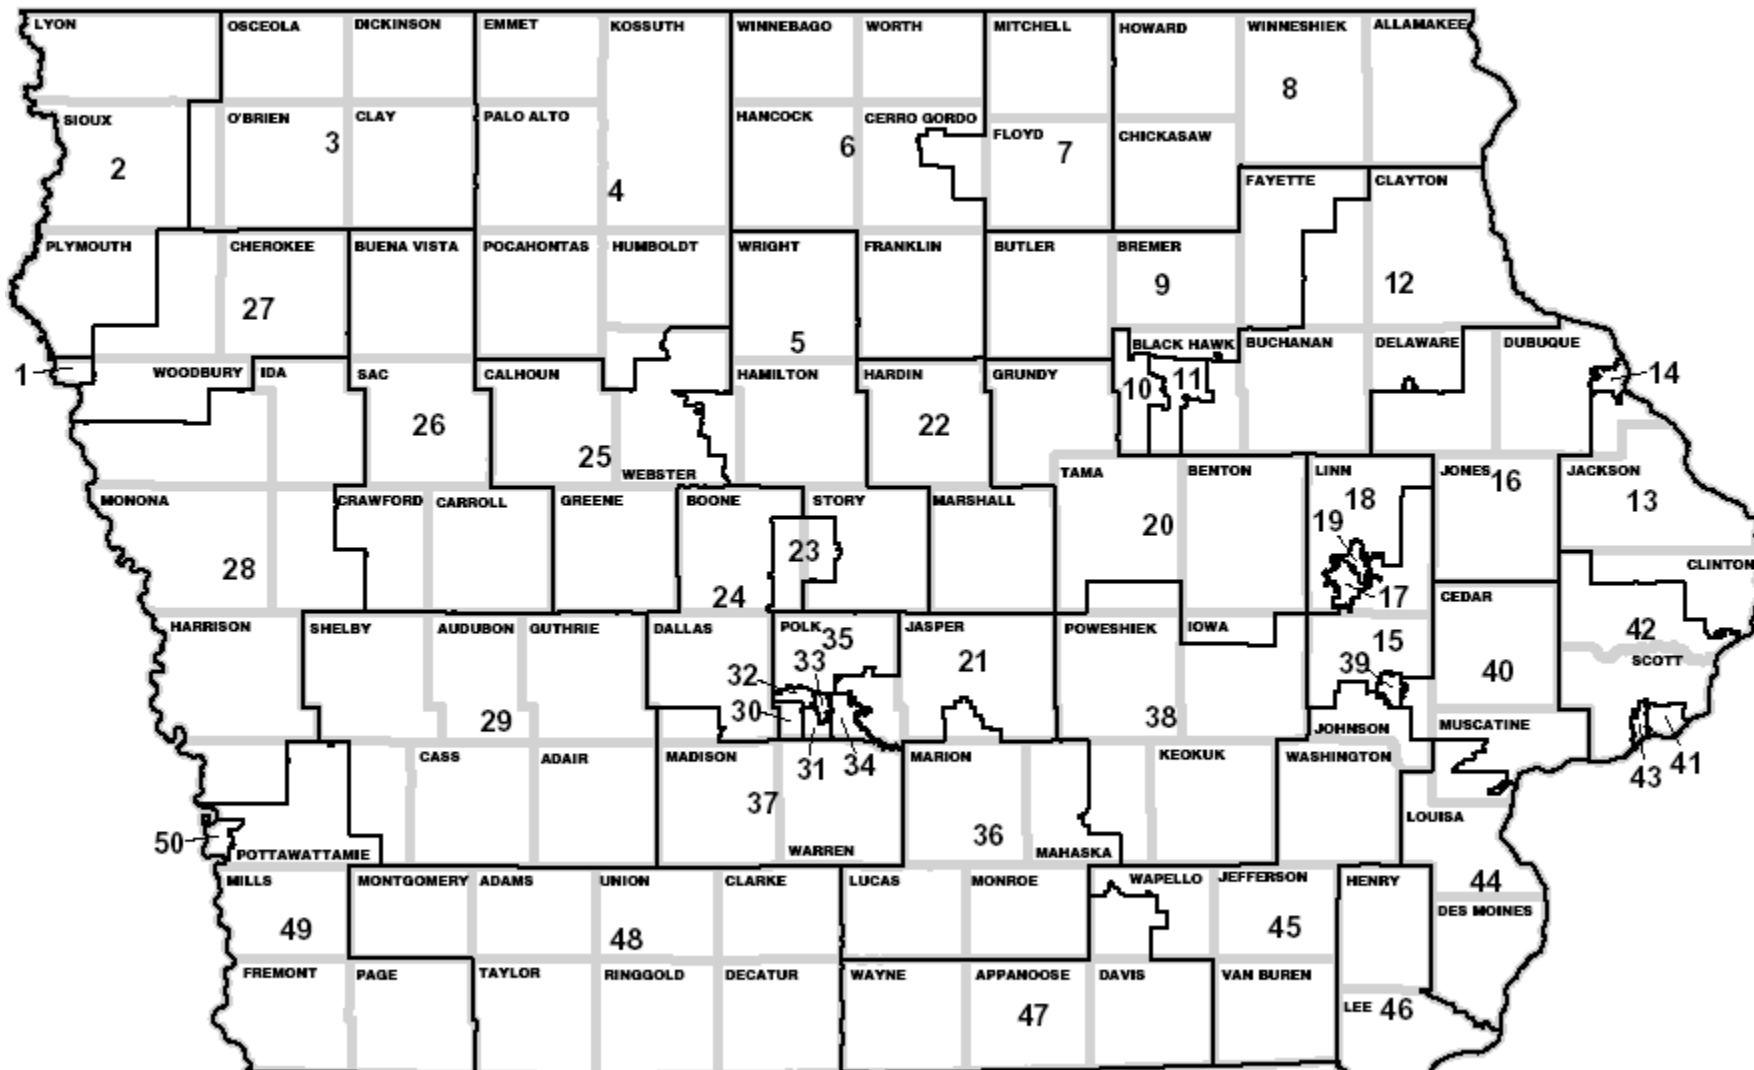

IOWA SENATE DISTRICTS

Effective Beginning with the Elections in 2002 for the 80th Iowa General Assembly

Senate
 County

Prepared by the Iowa Legislative Service Bureau