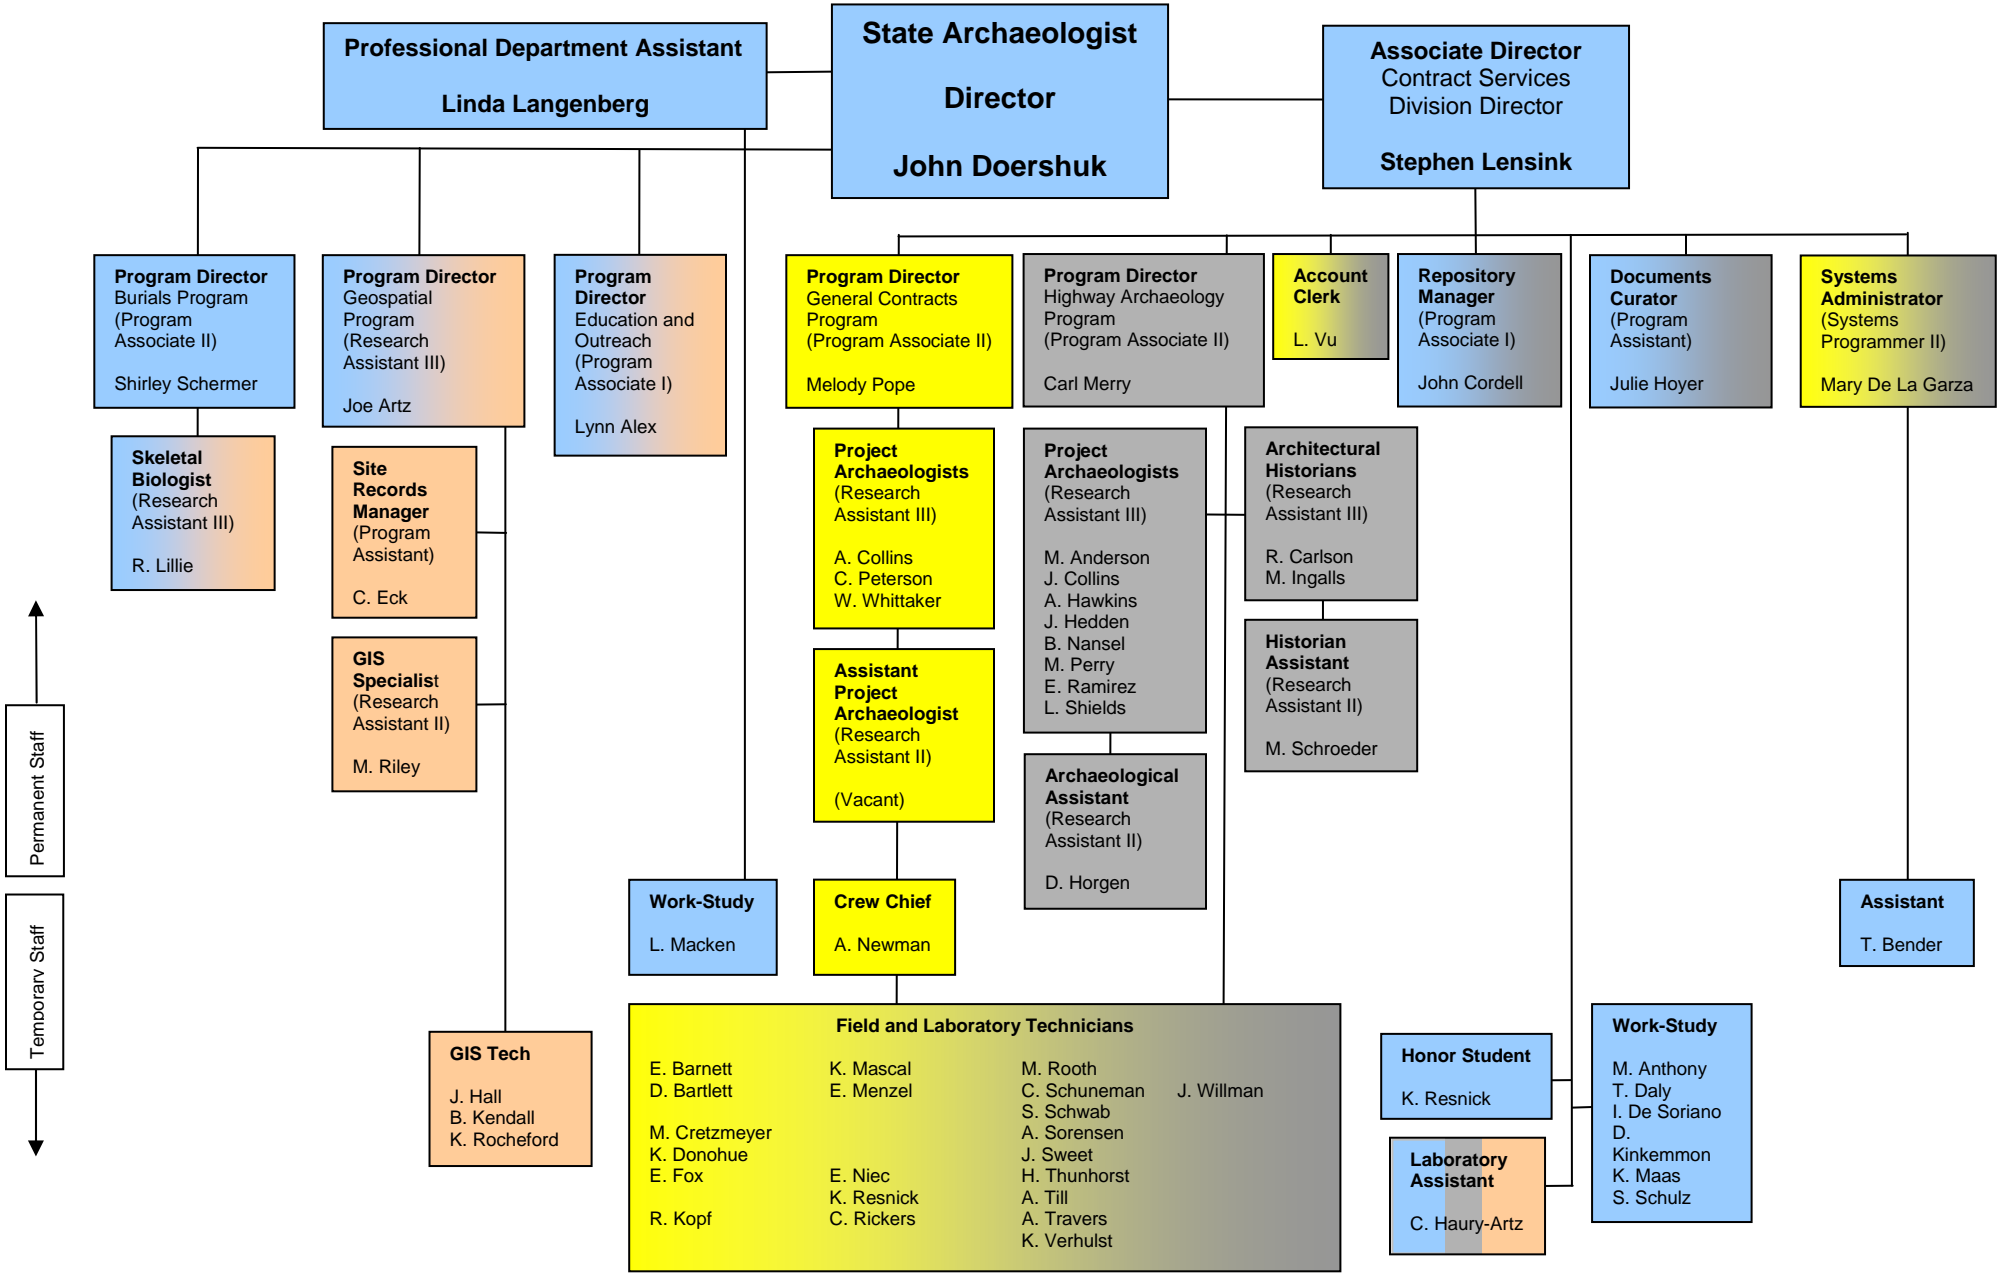

**Office of the State Archaeologist  
The University of Iowa  
Organizational Chart  
FY 2009**

Permanent Staff ↑  
↓ Temporary Staff