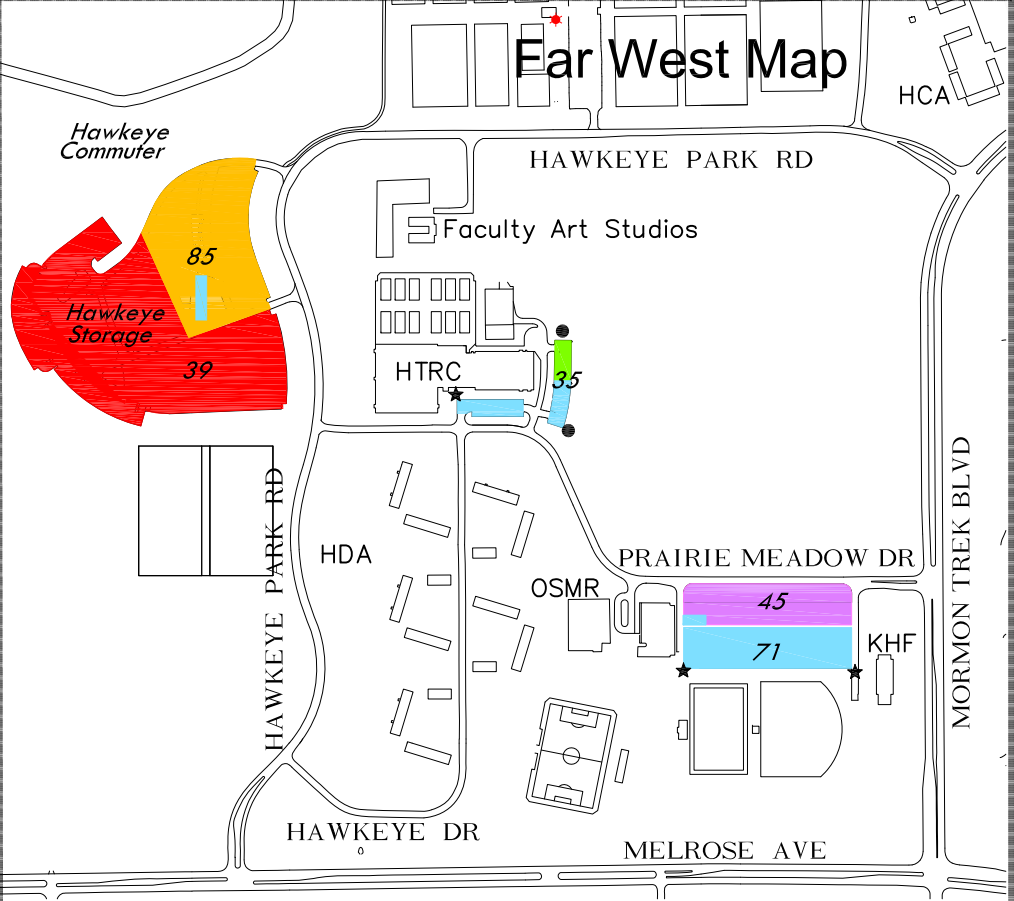

LEGEND		
Sym-bol	Parking Type	Basic Hours Regulated *
★	Parking for Disabled	24 hours, 7 days a week
●	Motorcycle Permit Parking	24 hours, 7 days a week
■ (Green)	Faculty & Staff Permit Parking	7:30 am- 4:30 pm Mon.-Fri. or as posted or controlled.
■ (Yellow)	Student Reserved Day Permit	7:30 am- 4:30 pm Mon.-Fri. or as posted or controlled.
■ (Blue)	Student Reserved	7:30 am- 4:30 pm Mon.-Fri. or as posted or controlled.
■ (Red)	Storage Permit Parking	7:30 am- 4:30 pm Mon.-Fri.
■ (Orange)	Commuter Permit Parking	7:30 am- 4:30 pm Mon.-Fri. or as posted or controlled.
■ (Purple)	Permit Parking	
■ (Light Blue)	Public Parking	7:30 am- 4:30 pm or as posted, 24 hours, 7 days a week. Hours cashiered vary.
■ (Green with diagonal lines)	City of Iowa City - Parking Facilities	
★	Emergency Telephone	24 hours, 7 days a week.

* Notice will be given when practical (e.g., games maintenance, concerts, ceremonies, etc.).

The University of Iowa Campus Parking

April 2010
file: parkingMap2010.dwg