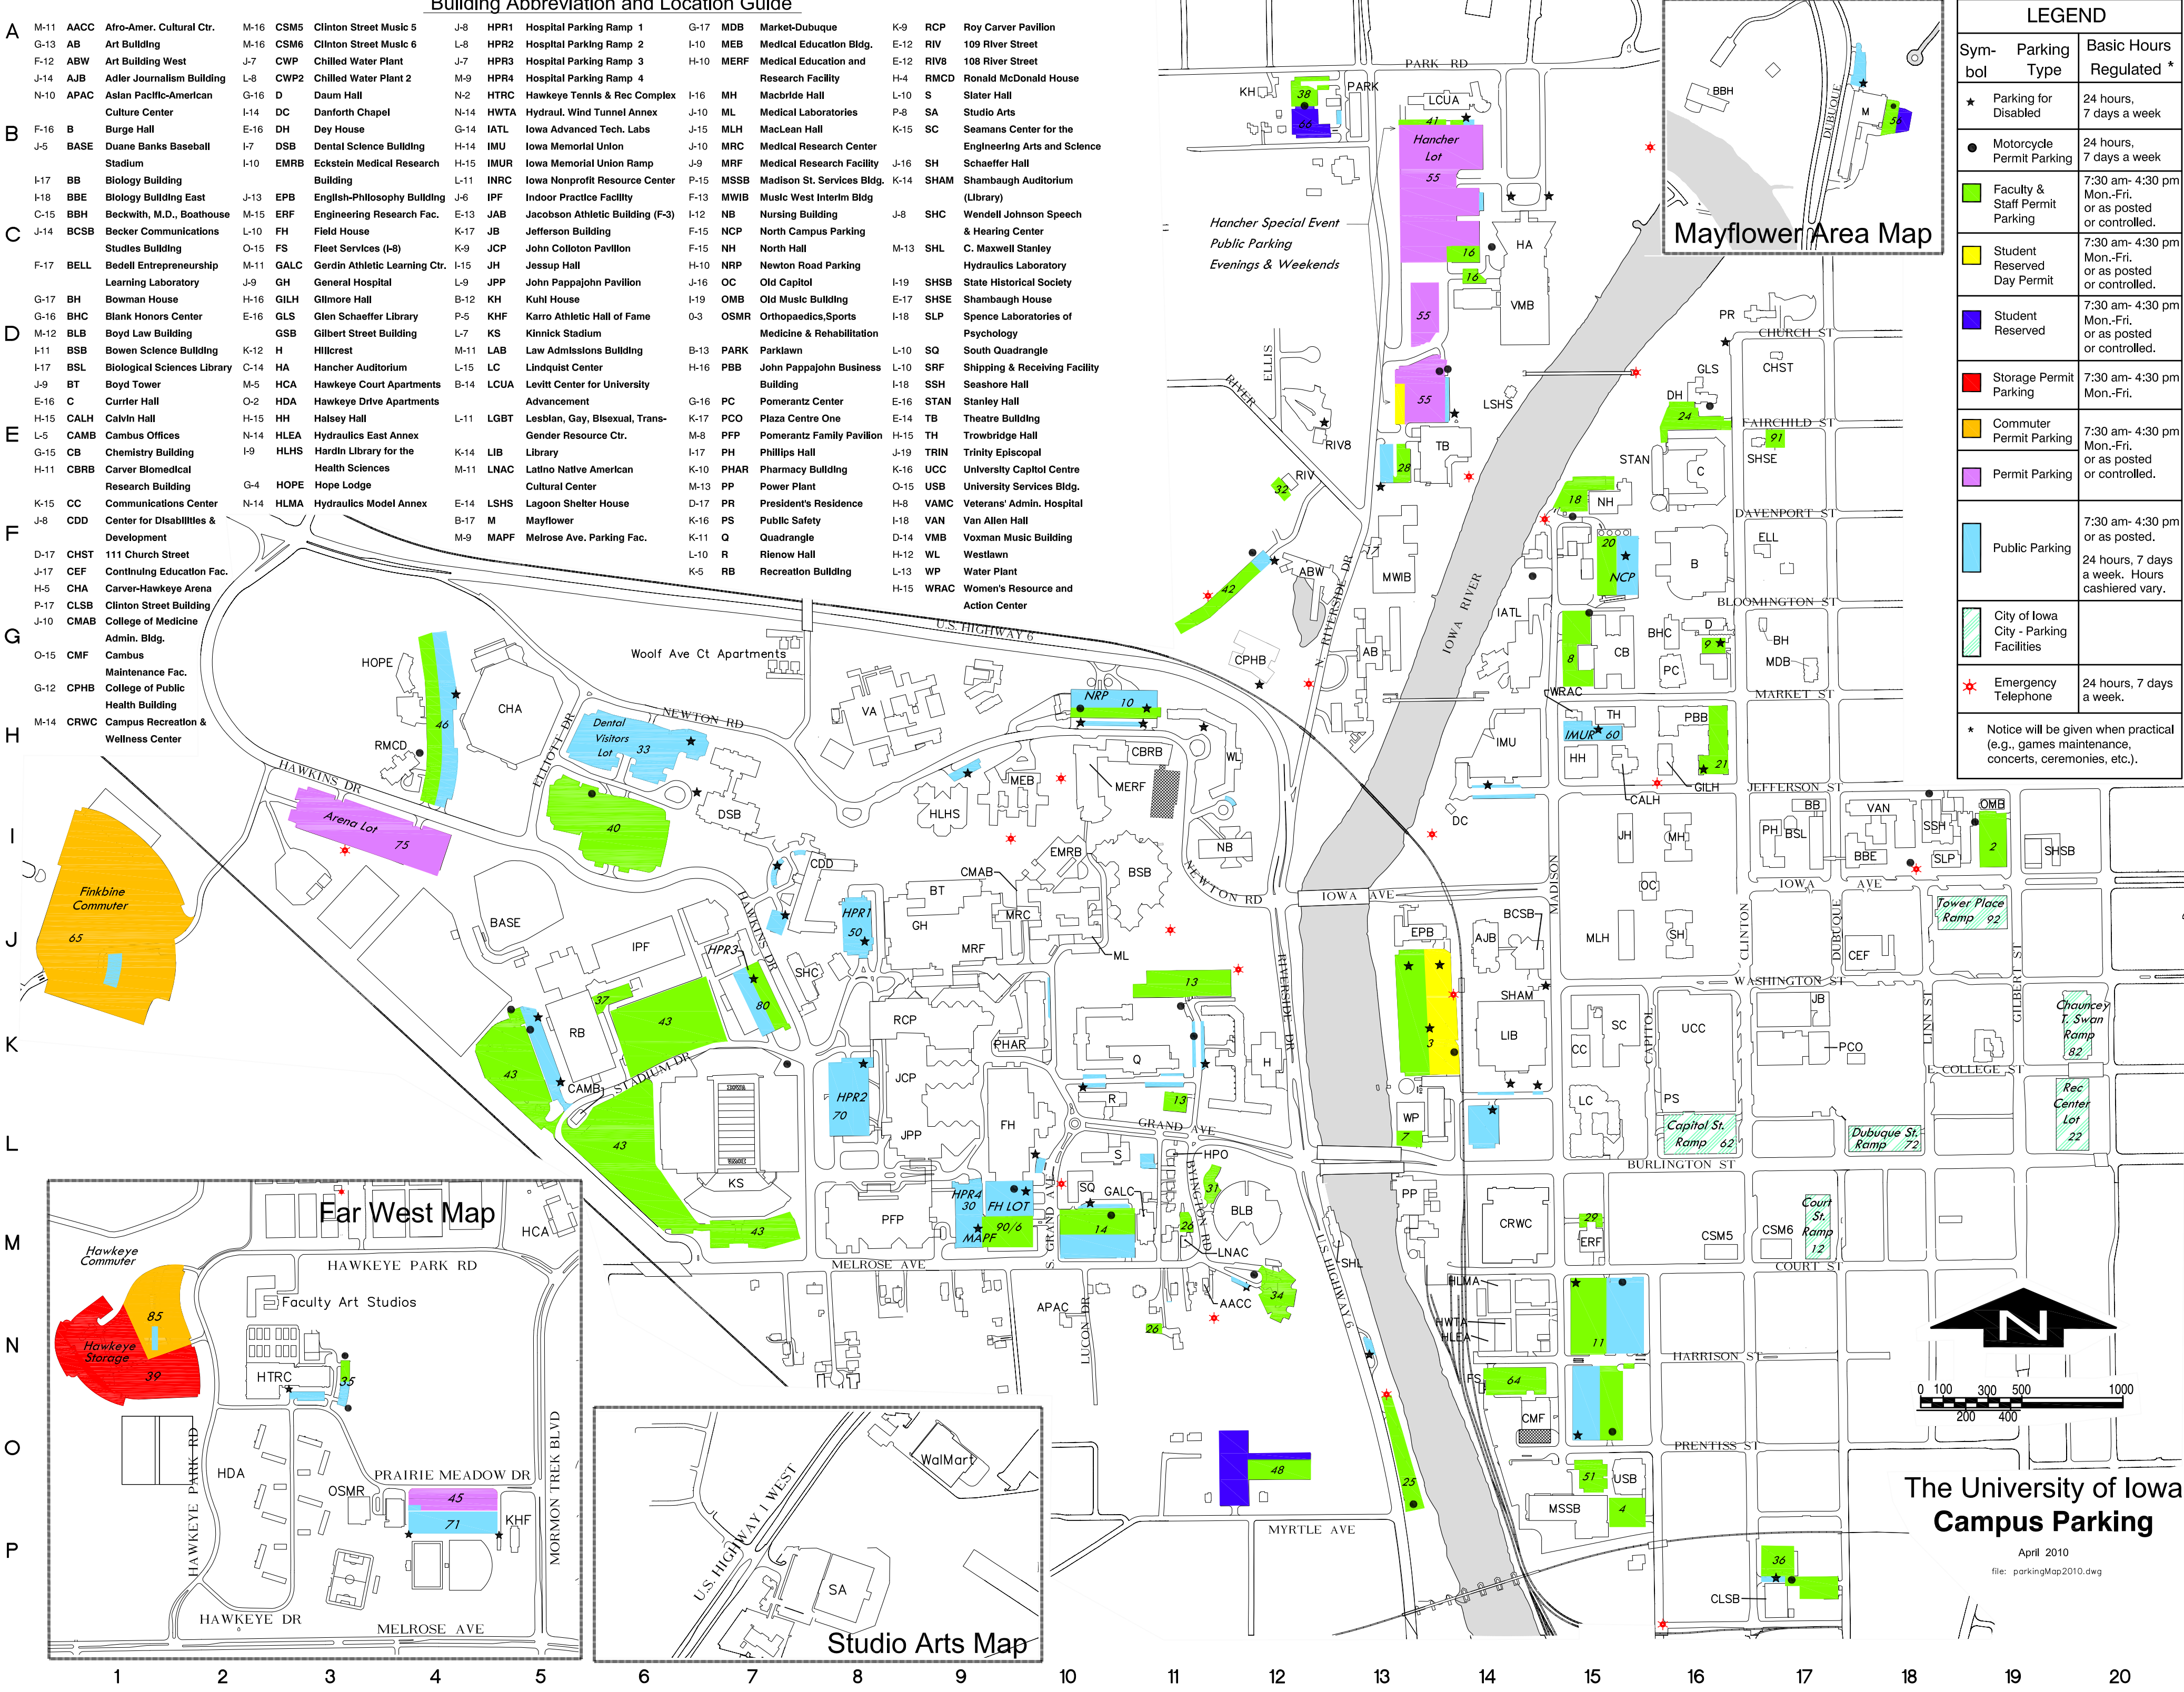

LEGEND		
Sym-bol	Parking Type	Basic Hours Regulated *
★	Parking for Disabled	24 hours, 7 days a week
●	Motorcycle Permit Parking	24 hours, 7 days a week
■ (Green)	Faculty & Staff Permit Parking	7:30 am- 4:30 pm Mon.-Fri. or as posted or controlled.
■ (Yellow)	Student Reserved Day Permit	7:30 am- 4:30 pm Mon.-Fri. or as posted or controlled.
■ (Blue)	Student Reserved	7:30 am- 4:30 pm Mon.-Fri. or as posted or controlled.
■ (Red)	Storage Permit Parking	7:30 am- 4:30 pm Mon.-Fri.
■ (Orange)	Commuter Permit Parking	7:30 am- 4:30 pm Mon.-Fri. or as posted or controlled.
■ (Purple)	Permit Parking	
■ (Light Blue)	Public Parking	7:30 am- 4:30 pm or as posted, 24 hours, 7 days a week. Hours cashiered vary.
■ (Green with diagonal lines)	City of Iowa City - Parking Facilities	
★	Emergency Telephone	24 hours, 7 days a week.

* Notice will be given when practical (e.g., games maintenance, concerts, ceremonies, etc.).

The University of Iowa Campus Parking

April 2010
file: parkingMap2010.dwg