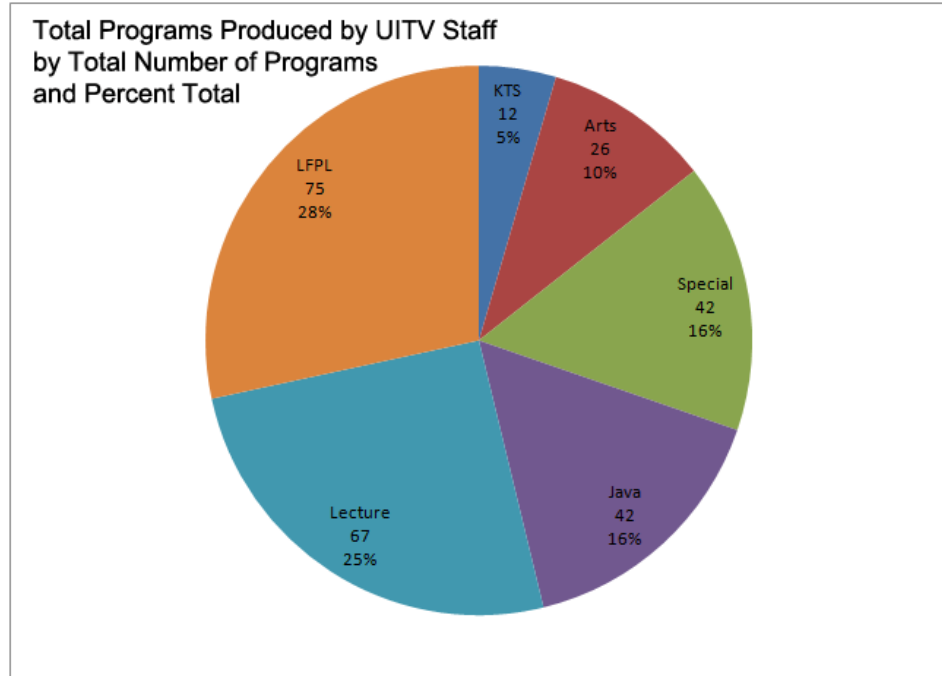

**PROGRAMS
PRODUCED BY UITV,
PERCENT OF TOTAL**