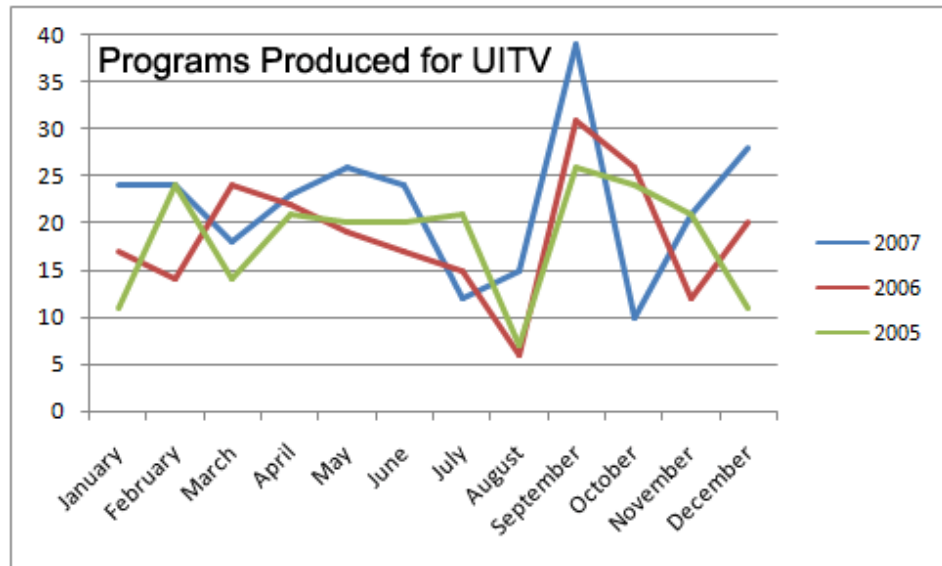

ALL PROGRAMS PRODUCED, BY PERCENT OF TOTAL

**PROGRAMS
PRODUCED BY UITV,
PERCENT OF TOTAL**

**TRENDS – THREE
YEARS OF ALL
PROGRAMS
PRODUCED**

The extreme dip in October 2007 is a statistical anomaly, as the chart represents "Finished" programs. About a dozen programs were in production in late October account for the jump in November and December.