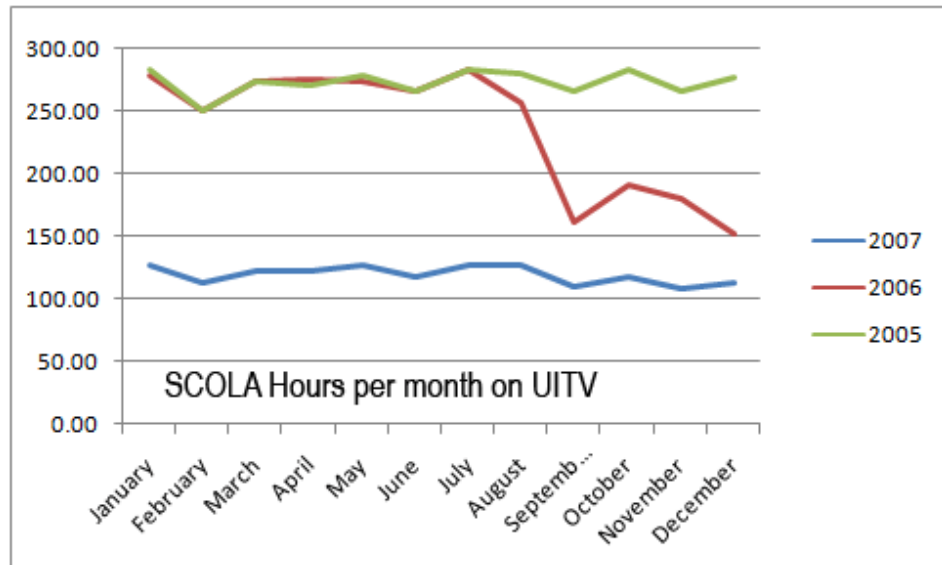

SCOLA NEWS THREE YEAR TRENDS

Due to changes and realignments in the programming day by the SCOLA Foreign Language news service, **UITV** reduced the SCOLA hours significantly in September, November 2006 and January 2007.