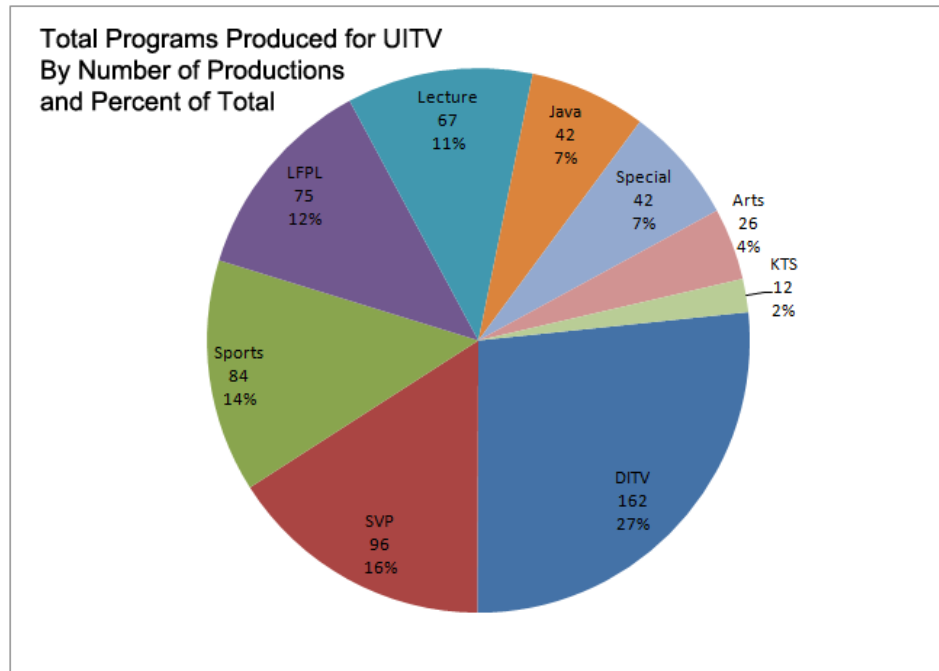

SPECIFIC NUMBERS

PROGRAM	NUMBER IN 2007
<i>The Daily Iowan</i> – DITV Newscasts	162
Student Video Productions and Other Student Shows	96
Hawkeye Athletics Conferences and Coach Shows	84
<i>Submitted</i>	<i>342</i>
“Know the Score”	12
“Java Blend”	42
“Live from Prairie Lights”	75
<i>UITV Produced with Iowa Public Radio</i>	<i>129</i>
Music, Dance and the Arts	26
Guest Lectures, Faculty Lectures, Saturday Scholars	67
Special Events, President, Provost, and Board	42
<i>UITV Produced</i>	<i>135</i>
TOTAL	606

LEGEND

- SVP Student Video Productions
- Sports Hawkeye Athletics Video Production
- LFPL Live from Prairie Lights
- Java Java Blend
- KTS Know the Score
- Lectures Faculty and Guest Lectures
- Specials Campus Special Events
- Arts Music and Dance
- DITV Daily Iowan Television News

ALL PROGRAMS PRODUCED, BY PERCENT OF TOTAL