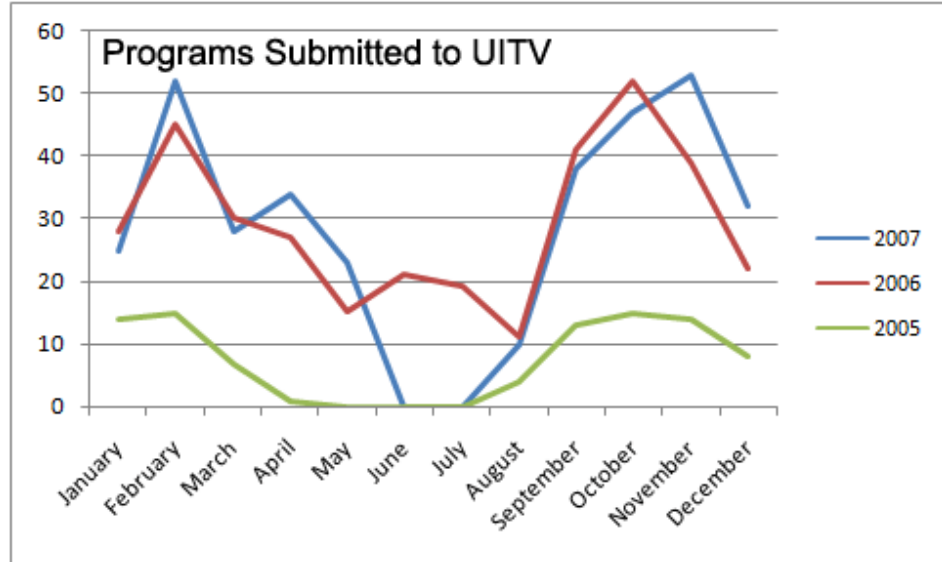

TRENDS – THREE YEARS OF ALL SUBMITTED PROGRAMS PRODUCED

There was a dramatic jump in submitted programs in 2006 due to the addition of Daily Iowan TV News and a rejuvenated Student Video Productions organization. However, Daily Iowan TV did not produce a newscast in the summer of 2007, causing the dip. In the fall 2007, "The Iowa Football Replay Show" moved from Mediacom and **UITV** to The Big Ten Network, a drop of 11 programs in September-October-November 2007. Because SVP increased submissions, this drop is not statistically obvious.